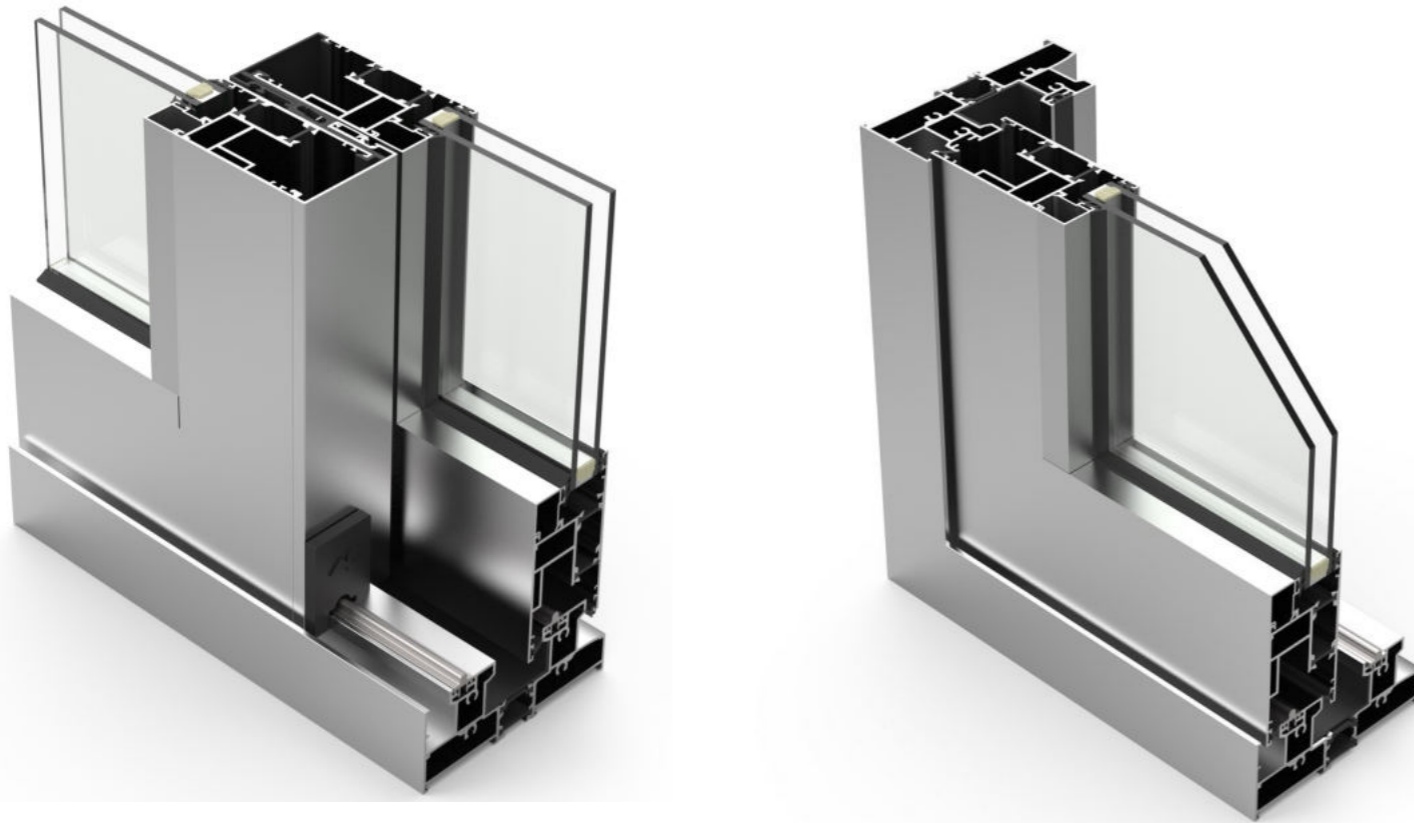

Glasses : 4+4 | camera | 6

* The glasses may be increased by request of the energy efficiency code

Main entrance door to housing.

Aluminum frame of the same colour of the windows.

Central aluminum sheet of the same colour.