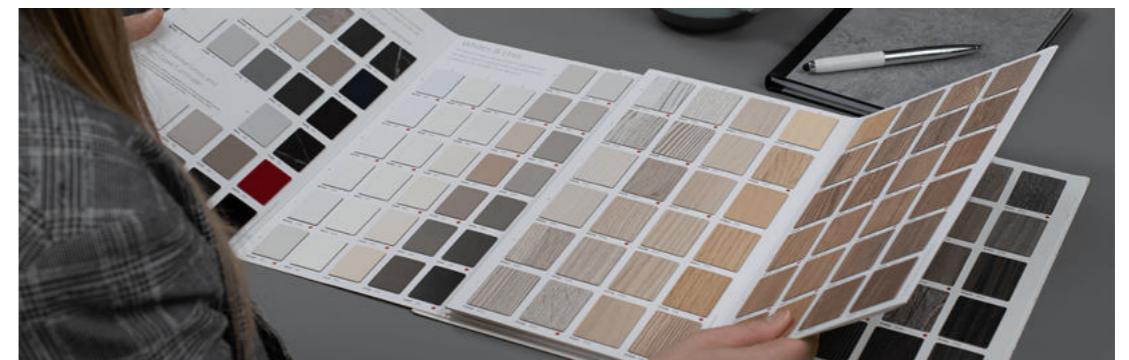

Cabinets - Exterior
F685 ST10 Acapulco

Cabinets - Interior
CLAY GREY U727 ST9

Possibility to choose the colours of the cabinet doors according to the colour selection of the EGGER catalogue.

EXAMPLE OF A FINISHED WARDROBE